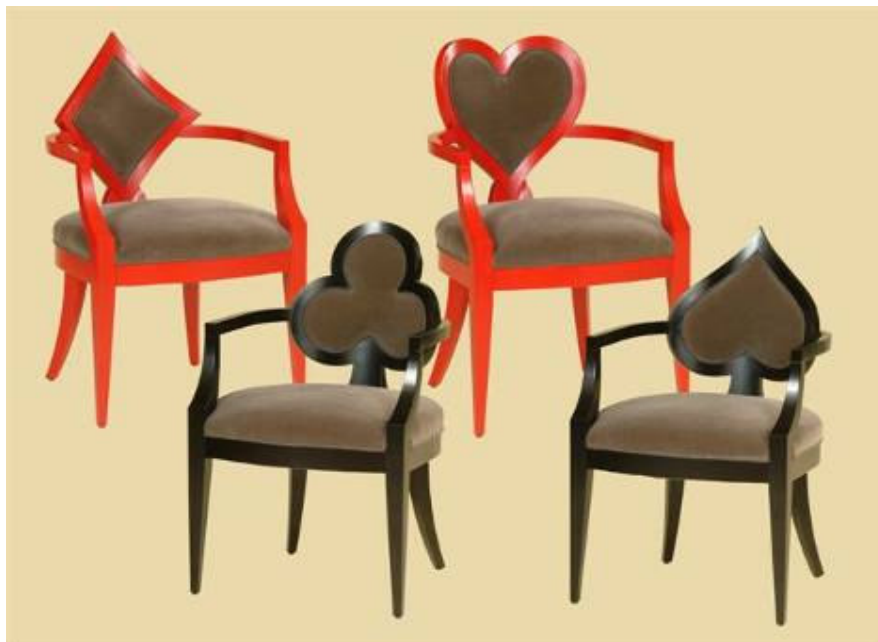

Size: 50cm w x 40cm d x 56cm h (large table)

46cm w x 32cm d x 50cm h (middle table)

42cm w x 24cm d x 45cm h (small table)

Compendium Games Table

Made with prime selected Macassar Ebony veneer and inlaid with Mother of Pearl, featuring various interchangeable playing and decorative inlaid board options, inset Backgammon board in bridle hide and four concealed drink stands. In addition two drawers are incorporated within the table each accommodating a comprehensive selection of high quality accessories. Each Backgammon chequer has been hand made from either black or beige bridle leather whilst the Draughts have been turned in solid Ebony and Maple. To customer order.

Size: 88cm x 88cm x 77cm high

Jeu Card Chairs

The ultimate set of card chairs, striking in design and very comfortable with coil sprung seat and Beech frames with lacquer finish. To customer order.

Size: 56cm x 61cm x 95cm high.